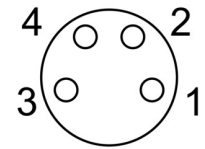

Connecting cable NEBB-M8G4-P-2.5-LE4

Part number: 8066661

FESTO

Data sheet

Feature	Value
Type code	NEBB
Conforms to standard	Wire colors and connection numbers as per EN 60947-5-2 EN 61076-2-104
Explosion prevention and protection	Observe the information on the certificate Zone 2 (ATEX) Zone 22 (ATEX)
Cable designation	With label holder
Electrical connection 1, function	Field device end
Electrical connection 1, design	Round
Electrical connection 1, connection type	Socket
Electrical connection 1, cable outlet	Straight
Electrical connection 1, connection technology	M8x1 A-coded as per EN 61076-2-104
Electrical connection 1, number of pins/wires	4
Electrical connection 1, occupied pins/wires	4
Electrical connection 1, type of mounting	Screw-type lock with AF 9
Electrical connection for input 1, connection pattern	00991872
Electrical connection 2, function	Control side
Electrical connection 2, connection type	Cable
Electrical connection 2, connection technology	Open end
Electrical connection 2, number of pins/wires	4
Electrical connection 2, occupied pins/wires	4
DC operating voltage range	0 V ... 30 V
Operating voltage range AC	0 V ... 30 V
Current rating at 40°C	4 A
Surge resistance	0.8 kV
Cable length	2.5 m
Cable characteristic	for static applications
Connector cable test conditions	Test conditions on request
Bending radius, fixed cable installation	≥14 mm
Cable diameter	4.5 mm
Cable design	4 x 0.25 mm ²
Nominal conductor cross section	0.25 mm ²
Wire ends	Stripped Cut off bluntly